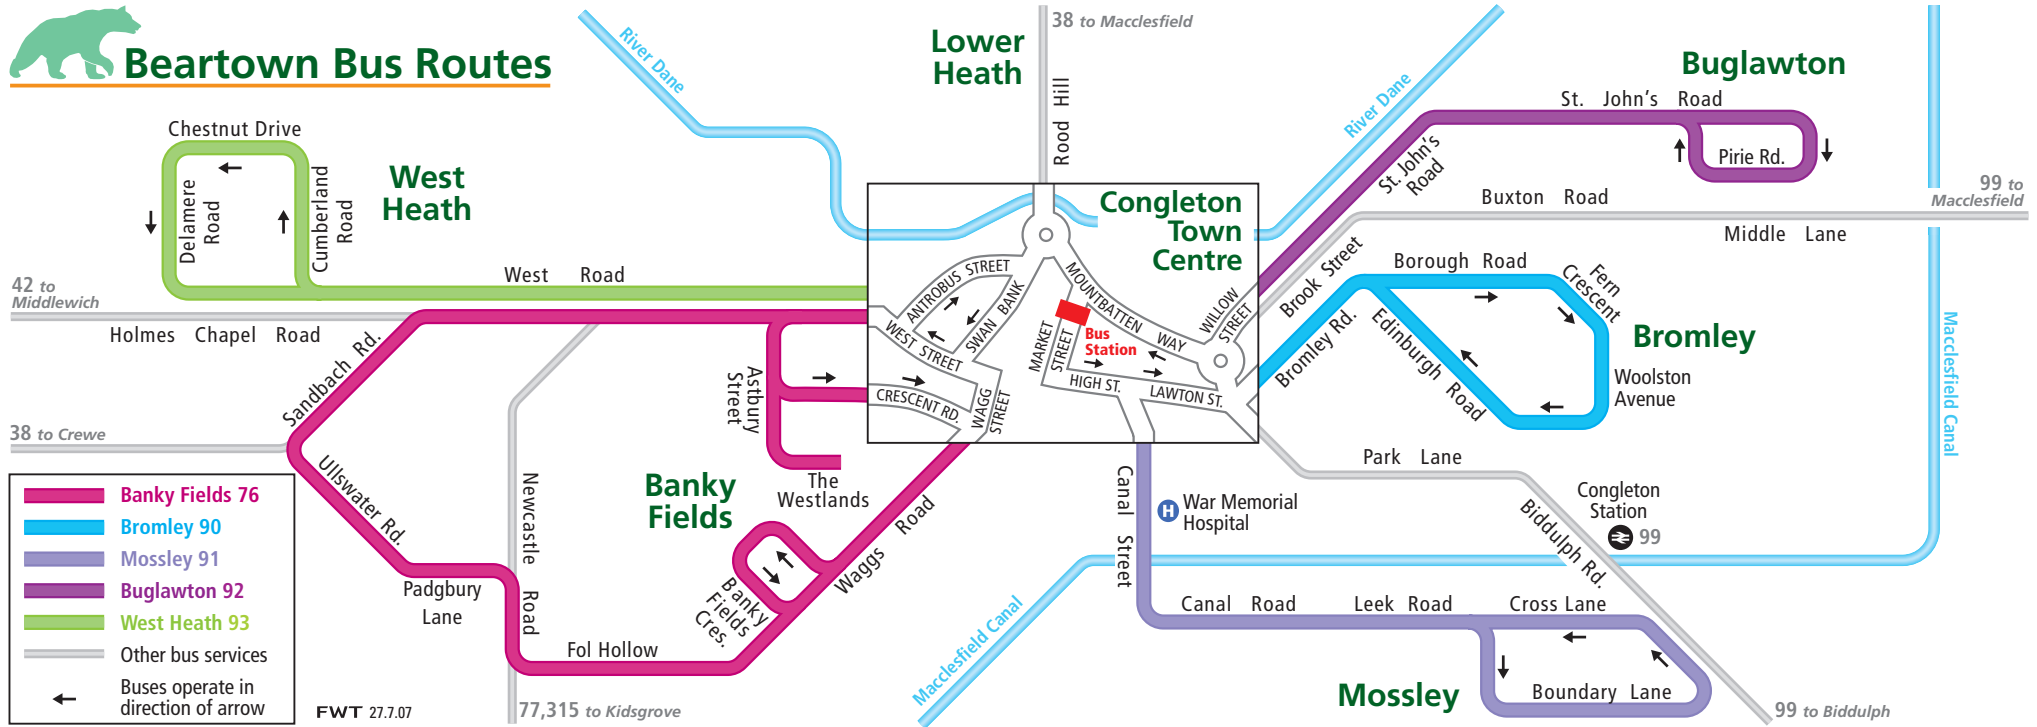

Produced by **FWT** 27.7.07 www.fwt.co.uk

From 20 August
2007

Beartown Bus Routes

West Heath 93

Monday to Saturday (except Public Holidays)

Fairground Bus Station	0800 0830 0900	<i>then hourly until</i>	1500 1530
West Heath Shopping Centre	0807 0837 0907		1507 1537
Cumberland Drive	0808 0838 0908		1508 1538
Chestnut Drive	0809 0839 0909		1509 1539
Sycamore Road	0810 0840 0910		1510 1540
Delamere Road	0811 0841 0911		1511 1541
West Heath Shopping Centre	0813 0843 0913		1513 1543
Fairground Bus Station	0820 0850 0920		1520 1550

Monday to Saturday (except Public Holidays) (cont.)

Fairground Bus Station	1600 1630 1700 1730
West Heath Shopping Centre	1607 1637 1707 1737
Cumberland Drive	1608 1638 1708 1738
Chestnut Drive	1609 1639 1709 1739
Sycamore Road	1610 1640 1710 1740
Delamere Road	1611 1641 1711 1741
West Heath Shopping Centre	1613 1643 1713 1743
Fairground Bus Station	1620 1650 1720 1750

Monday to Saturday (except Public Holidays) (cont.)

Fairground Bus Station	<i>then every 30 mins until</i>	1655 1725 1745
Bromley Estate		1700 1730 1750
Fairground Bus Station		1708 1738 1758